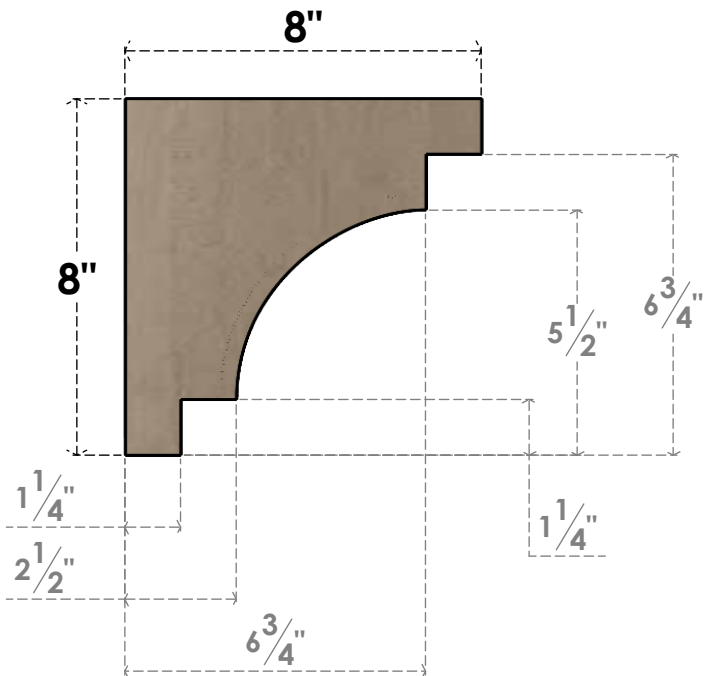

ITEM NUMBER: CORU04X08X08MEDRCPR

4"W X 8"D X 8"H SERIES 1 CLASSIC MEDITERRANEAN ROUGH CEDAR
TIMBERTHANE FAUX WOOD CORBEL, PRIMED

SIDE PROFILE

FRONT PROFILE

ISOMETRIC

EKENA MILLWORK
2300 WEST MAIN ST.
CLARKSVILLE, TX 75426
TOLL FREE: 866-607-0453
WWW.EKENAMILLWORK.COM

NOTES

1. INSTALLATION TO BE COMPLETED IN ACCORDANCE WITH MANUFACTURER'S SPECIFICATIONS.
2. DRAWING MAY NOT BE TO SCALE
3. THIS DRAWING IS INTENDED FOR DESIGN AND PLANNING PURPOSES ONLY.
4. ALL INFORMATION CONTAINED HEREIN WAS CURRENT AT THE TIME OF DEVELOPMENT BUT MUST BE REVIEWED AND APPROVED BY THE PRODUCT MANUFACTURER TO BE CONSIDERED ACCURATE.
5. TIMBERTHANE ARCHITECTURAL PRODUCTS ARE MADE FROM HIGH DENSITY URETHANE AND COME FACTORY PRIMED