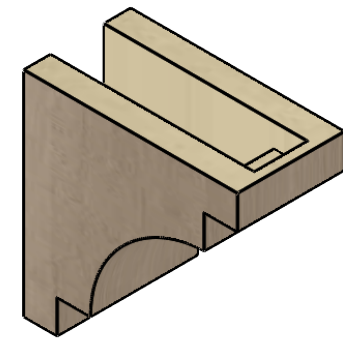

ITEM NUMBER: CORU04X08X08MEDRCPR

4"W X 8"D X 8"H SERIES 1 CLASSIC MEDITERRANEAN ROUGH CEDAR
TIMBERTHANE FAUX WOOD CORBEL, PRIMED

SIDE PROFILE

FRONT PROFILE

ISOMETRIC

EKENA MILLWORK
2300 WEST MAIN ST.
CLARKSVILLE, TX 75426
TOLL FREE: 866-607-0453
WWW.EKENAMILLWORK.COM

NOTES

1. INSTALLATION TO BE COMPLETED IN ACCORDANCE WITH MANUFACTURER'S SPECIFICATIONS.
2. DRAWING MAY NOT BE TO SCALE
3. THIS DRAWING IS INTENDED FOR DESIGN AND PLANNING PURPOSES ONLY.
4. ALL INFORMATION CONTAINED HEREIN WAS CURRENT AT THE TIME OF DEVELOPMENT BUT MUST BE REVIEWED AND APPROVED BY THE PRODUCT MANUFACTURER TO BE CONSIDERED ACCURATE.
5. TIMBERTHANE ARCHITECTURAL PRODUCTS ARE MADE FROM HIGH DENSITY URETHANE AND COME FACTORY PRIMED