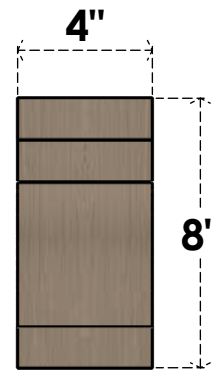

ITEM NUMBER: CORU04X08X08MEDRCPR

4"W X 8"D X 8"H SERIES 1 CLASSIC MEDITERRANEAN ROUGH CEDAR
TIMBERTHANE FAUX WOOD CORBEL, PRIMED

SIDE PROFILE

FRONT PROFILE

ISOMETRIC

EKENA MILLWORK
2300 WEST MAIN ST.
CLARKSVILLE, TX 75426
TOLL FREE: 866-607-0453
WWW.EKENAMILLWORK.COM